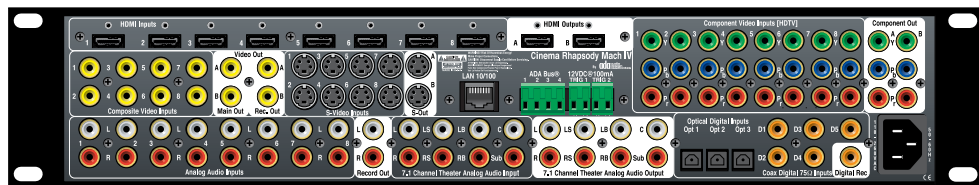

# OUR FEATURE PRESENTATION

DOLBY TRUEHD

DTS-HD MASTER AUDIO

8 CHANNEL 192/24 PCM

8 HDMI INPUTS & VIDEO-LOOP  
DIGITAL & ANALOG CROSSOVER

## CINEMA RHAPSODY MACH IV SURROUND SOUND PREAMP/CONTROLLER

High-definition home theater is now playing on the Cinema Rhapsody Mach IV as Blu-ray DVDs complete the HD home theater experience. Decoding all HD audio mixes, the Cinema Rhapsody Mach IV combines unmatched performance with features that make it the most distinctive home theater controller on the market. Featuring 8 of everything: HDMI, component, S-Video, composite, analog audio and digital audio inputs, the Cinema Rhapsody Mach IV connects to a lifetime of source components. It also enables you to incorporate your choice of video processor by way of its unique video loop-through. And since a no compromise home theater goes beyond decoding audio and video, the Cinema Rhapsody Mach IV also features dual crossovers, making it possible to use high-performance full-range speakers in conjunction with stand-alone subwoofers.

- Controller/Preamplifier & HDMI Repeater
- Dolby TrueHD & DTS HD Master Audio
- Multi-Channel PCM 192KHz • 24 Bit Audio
- Decodes All Legacy 5.1 & 7.1 Formats
- 8 HDMI Input with 2 Mirror HDMI Outputs
- 32 Total Video and 25 Total Audio Inputs
- Video Processor-Loop Function
- Dual Bass Cross-Over for Double-Bass
- Low-Voltage DC Triggers (Power Amplifiers)
- Ethernet Control Port (PC Setup & Control)
- ADA Bus® Data Port (ADA Multi-Room)
- Parametric Multi-Band Equalizer with Q
- Reverb for all Modes including Quad Bypass
- Double-Default Mode© Auto Detection
- Sweet Spot Balance Presets
- 2RU All-Metal Anodized Aluminium Chassis
- Made In The United States of America